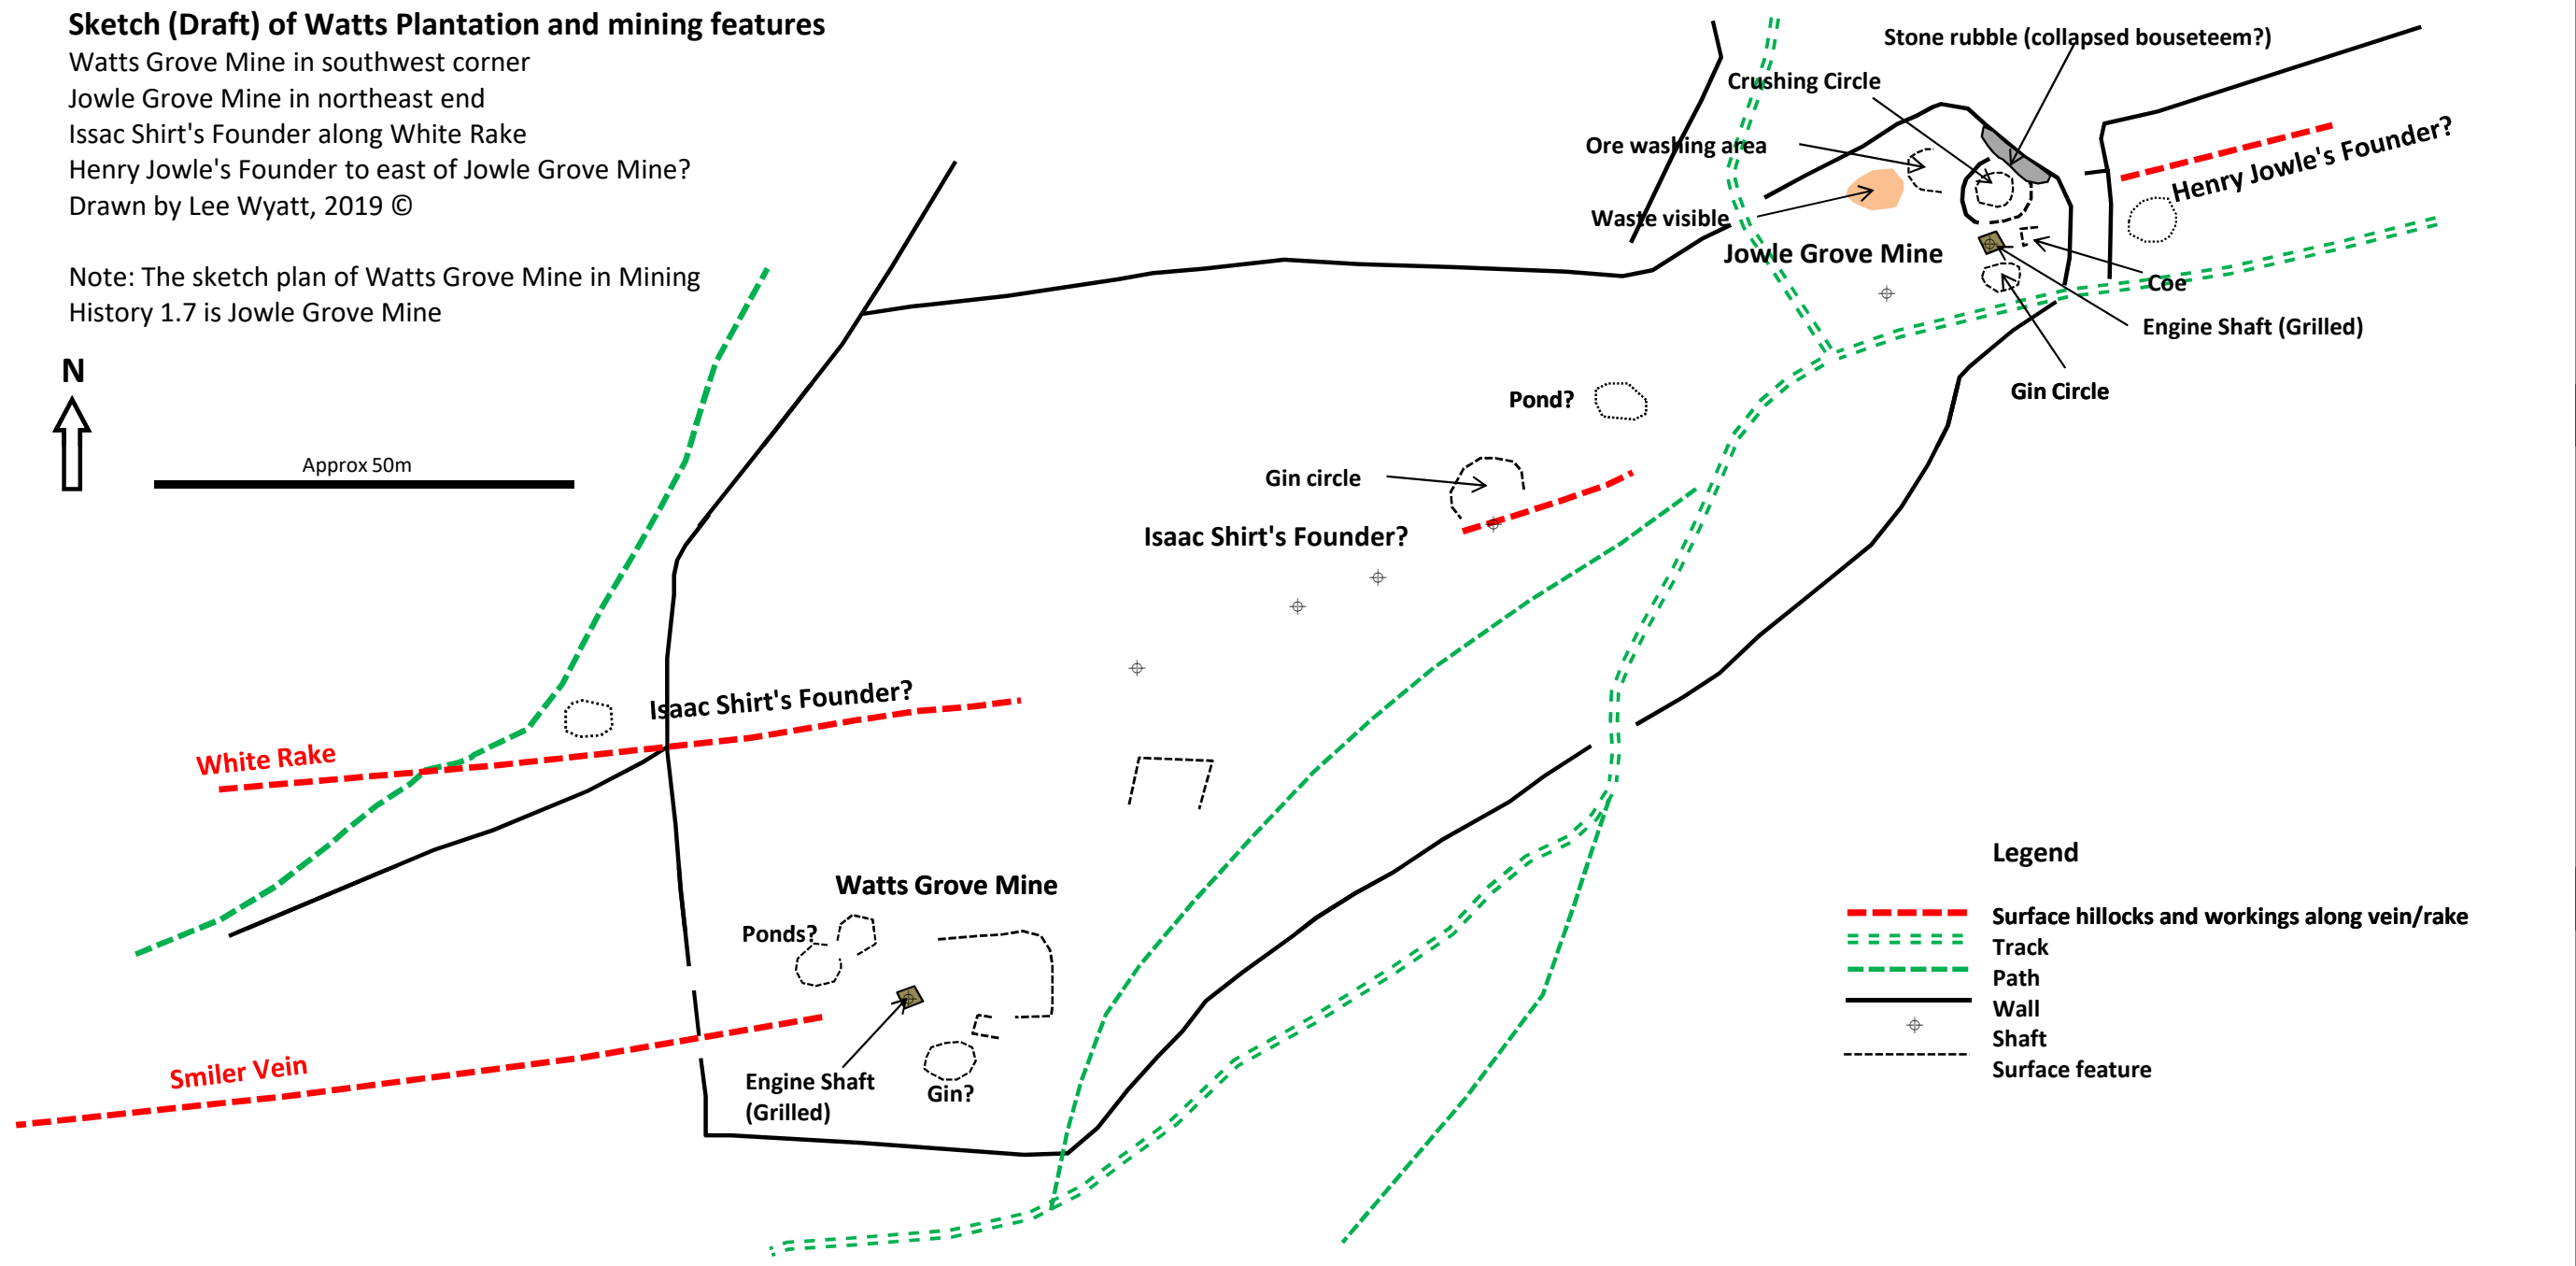

**Sketch (Draft) of Watts Plantation and mining features**

Watts Grove Mine in southwest corner  
 Jowle Grove Mine in northeast end  
 Issac Shirt's Founder along White Rake  
 Henry Jowle's Founder to east of Jowle Grove Mine?  
 Drawn by Lee Wyatt, 2019 ©

Note: The sketch plan of Watts Grove Mine in Mining History 1.7 is Jowle Grove Mine

**Legend**

- Surface hillocks and workings along vein/rake
- Track
- Path
- Wall
- +
 Shaft
- - -
 Surface feature