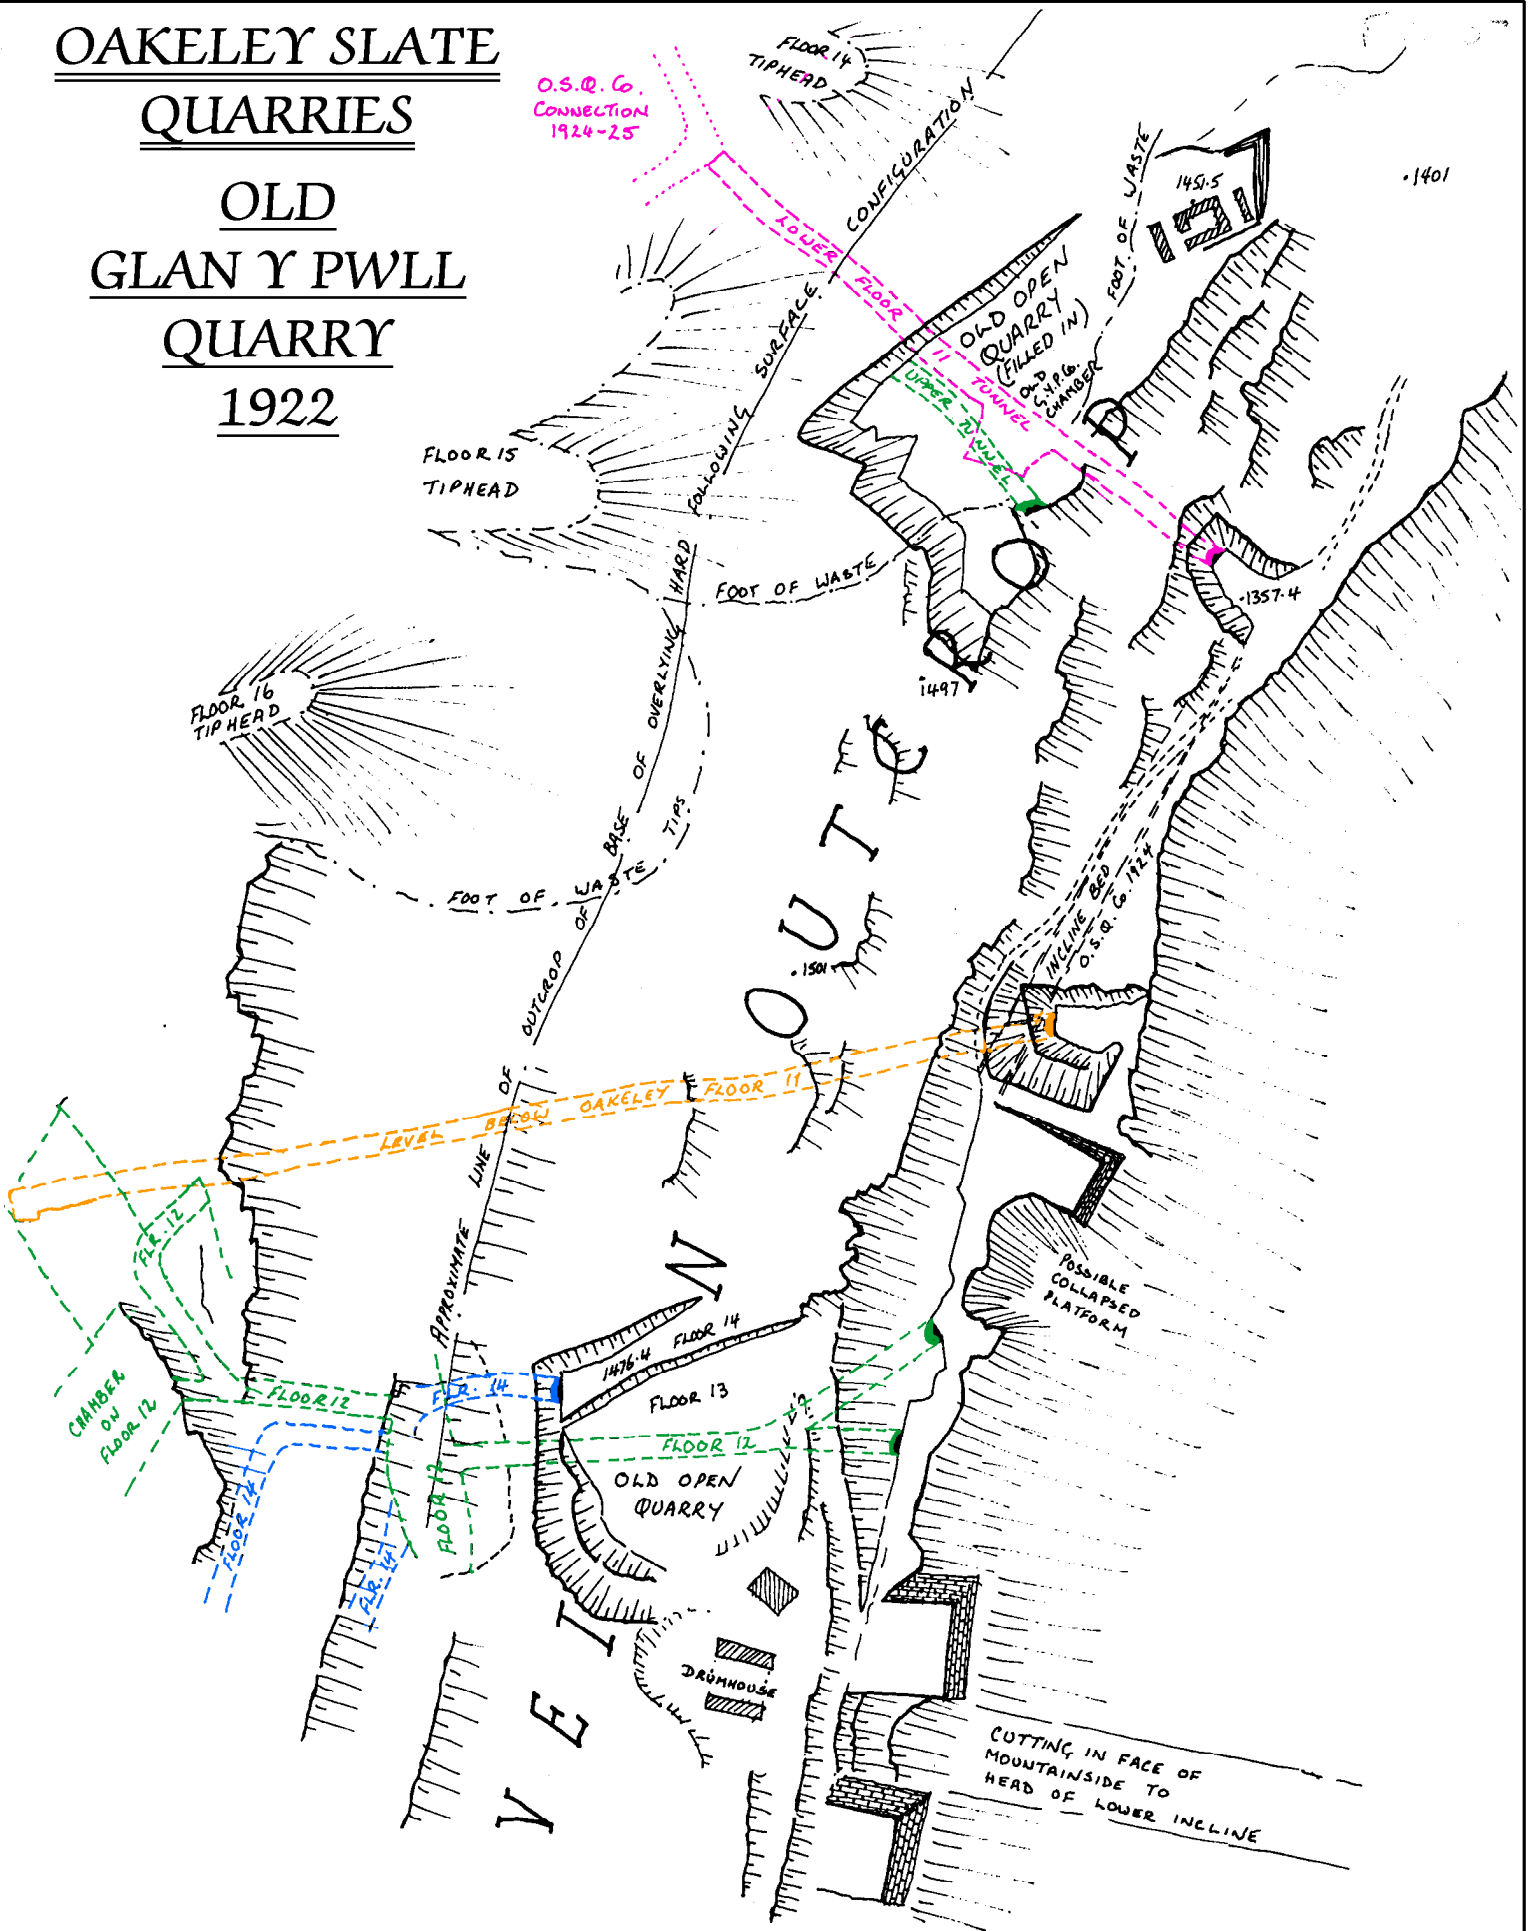

OAKELEY SLATE QUARRIES

OLD GLAN Y PWLL QUARRY 1922

O.S.Q. Co.
CONNECTION
1924-25

FROM T. JONES SURVEY 16/APR/22 WITH ADDITIONAL NOTES FROM SURVEY WORK.

J. G. Johnson 6/8/27