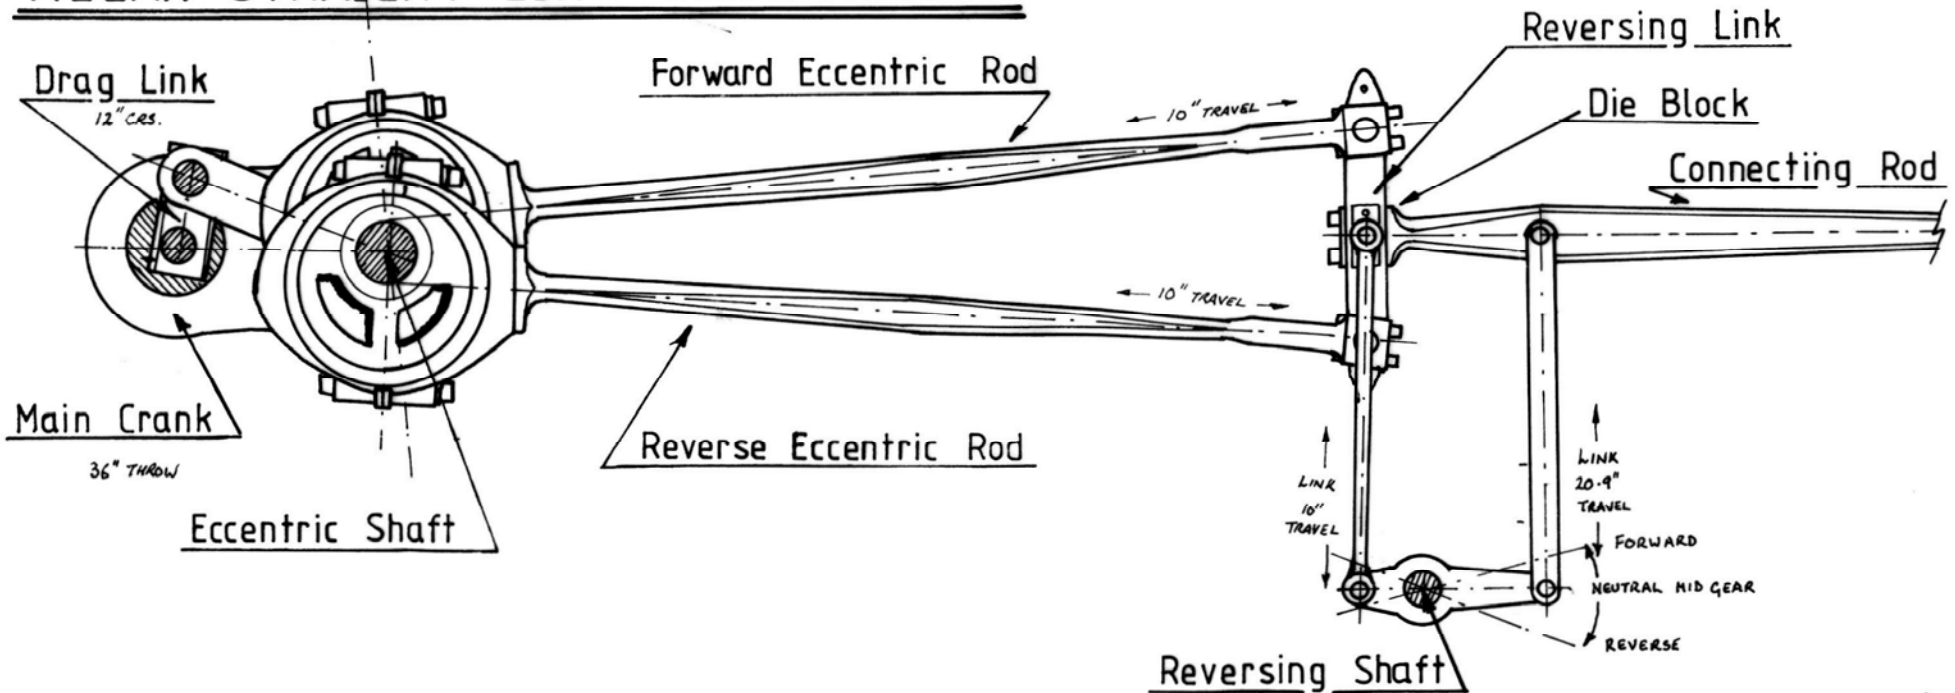

ASTLEY GREEN COLLIERY No.1 WINDING ENGINE

SIDE VIEW

ALLAN STRAIGHT LINK VALVE MOTION

In Mid Gear.

S.G.S. 21/3/88