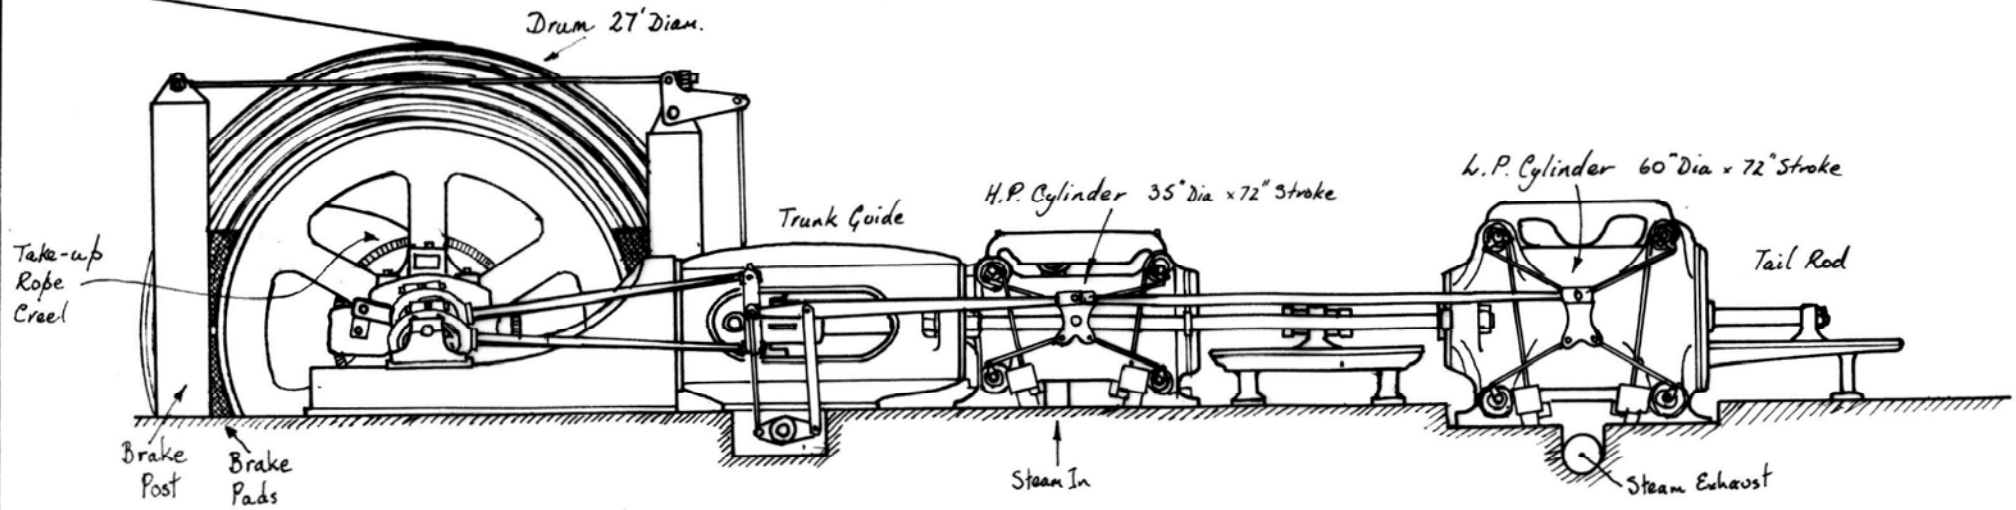

ASTLEY GREEN COLLIERY No.1 WINDING ENGINE

SIDE VIEW

ALLAN STRAIGHT LINK VALVE MOTION

In Mid Gear.

S.G.S. 21/3/88