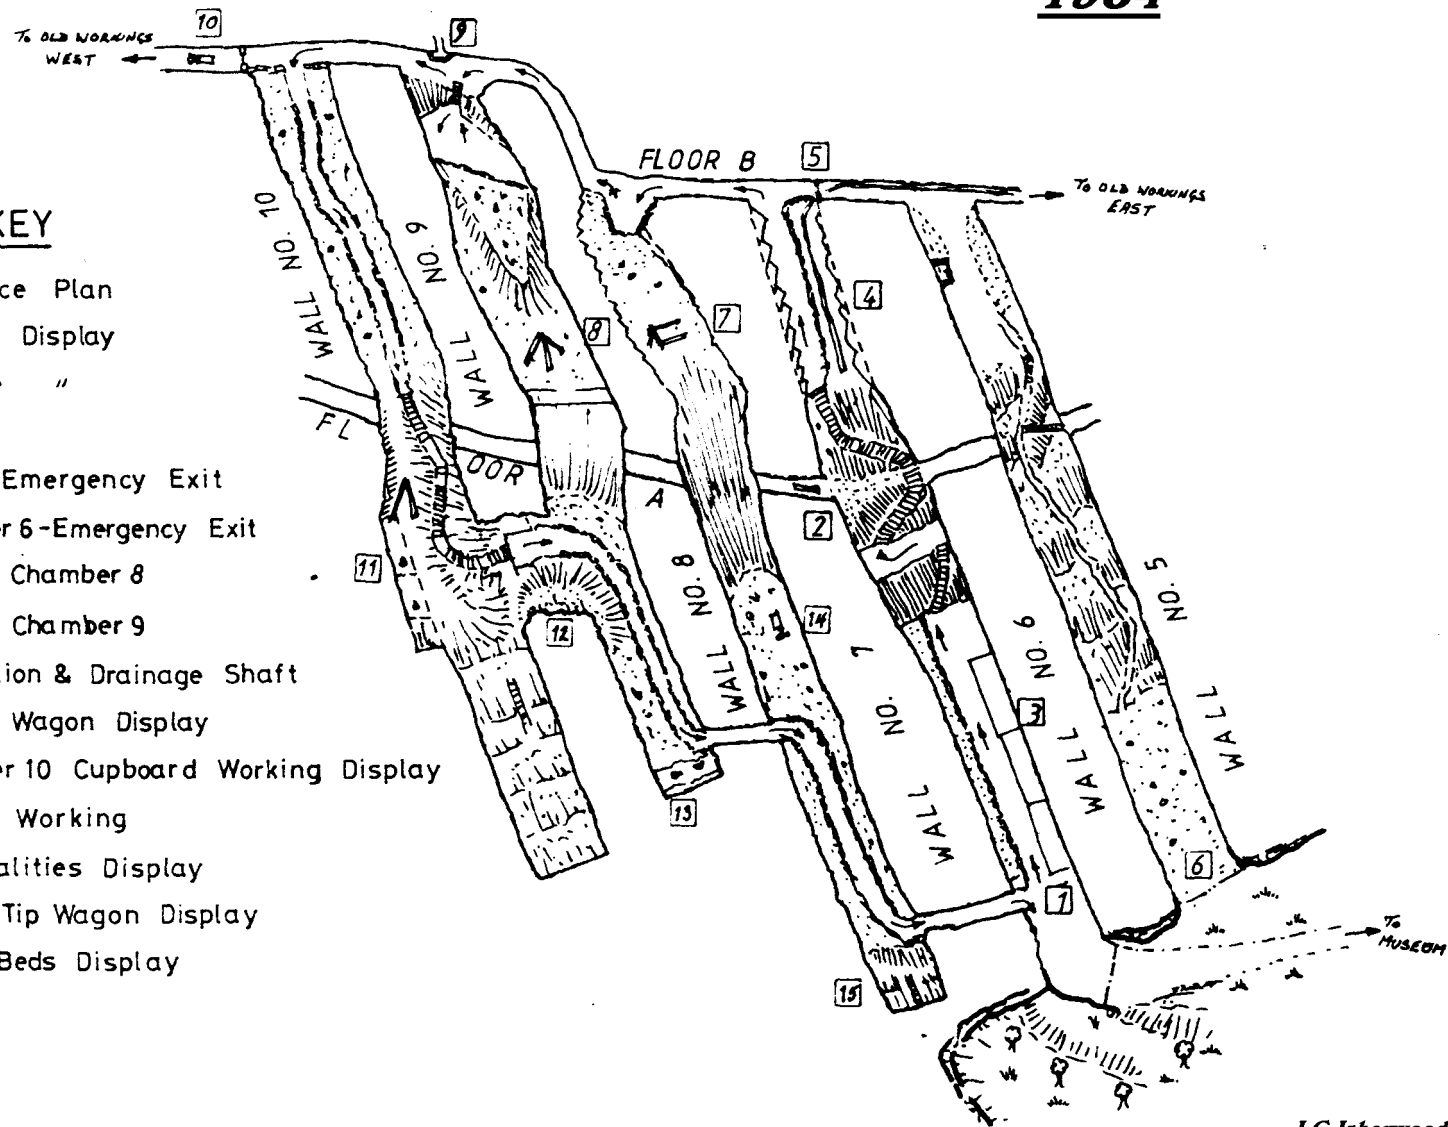

PLAN OF PUBLIC TOUR

CHWAREL WYNNE

1984

KEY

- 1 Entrance Plan
- 2 Caban Display
- 3 Turbine "
- 4 Drain
- 5 Gate & Emergency Exit
- 6 Chamber 6-Emergency Exit
- 7 Display Chamber 8
- 8 Display Chamber 9
- 9 Ventilation & Drainage Shaft
- 10 Gate & Wagon Display
- 11 Chamber 10 Cupboard Working Display
- 12 Wall 9 Working
- 13 Personalities Display
- 14 Waste Tip Wagon Display
- 15 Slate Beds Display