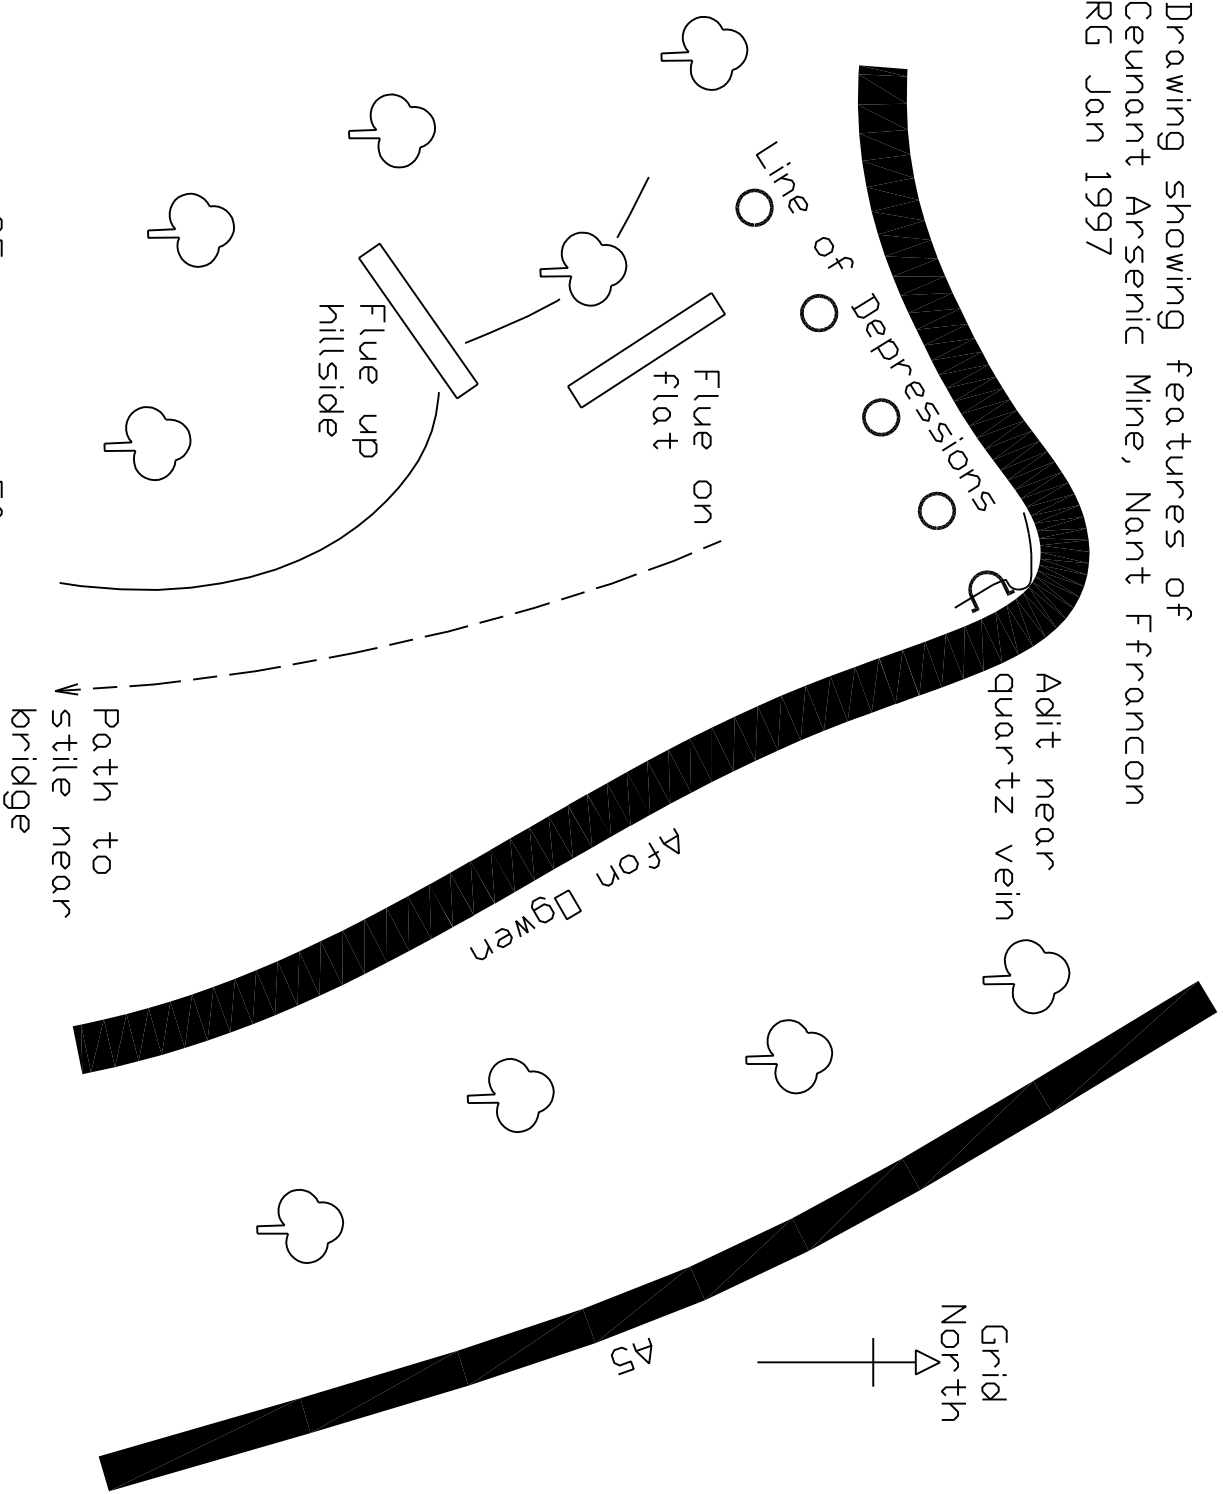

Drawing showing features of
Ceunant Arsenic Mine, Nant Francon
RG Jan 1997

0 25 50
Approximate scale in metres